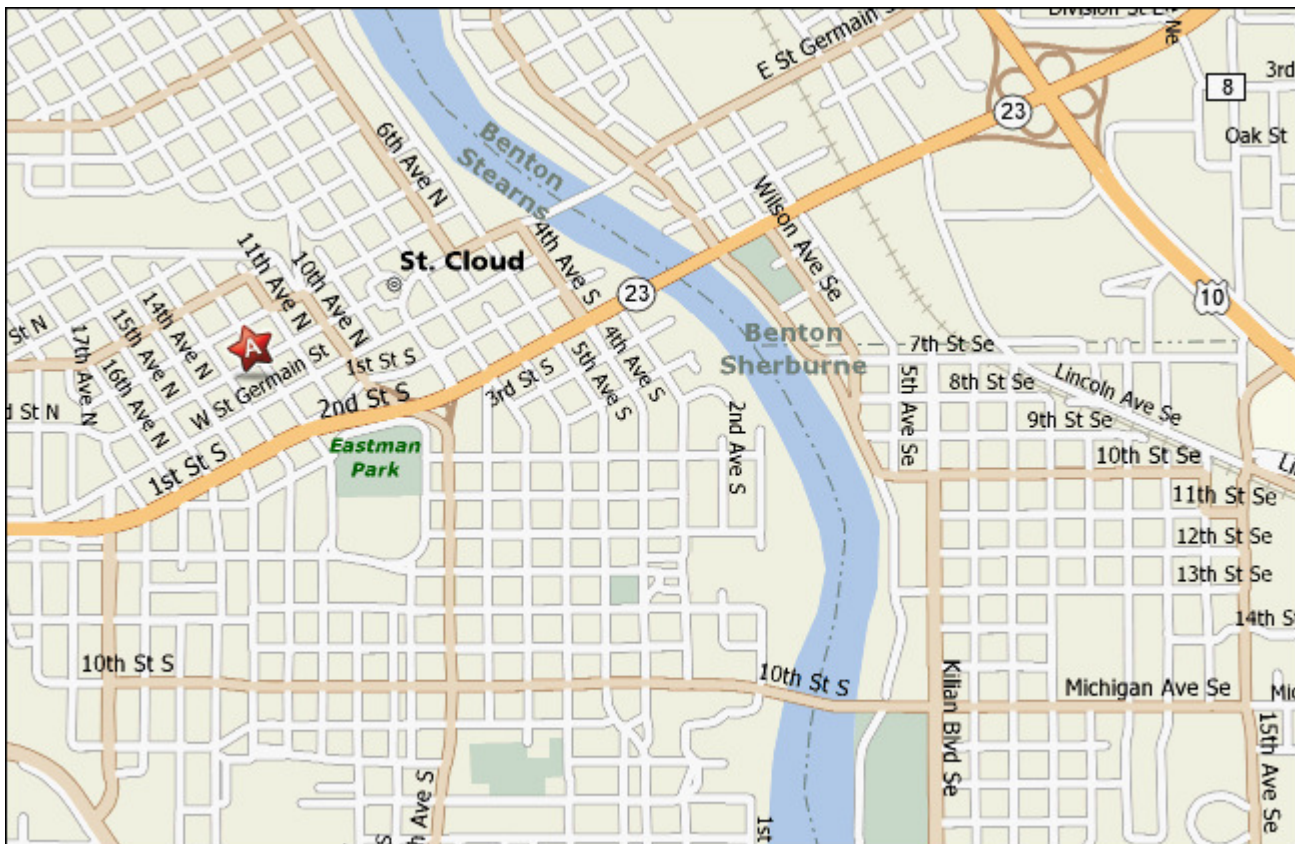

From the West via MN Hwy 23 / Division Street:

- Go to 14th Avenue North and take a left
- Turn Right onto W. St. Germain St.
- Turn Left on 12th Avenue North
- The office is 2 blocks up on the right hand side (on the corner of 2nd St. North and 12th Ave)

From the East via MN Hwy 23 / Division Street:

- Take the 9th Ave exit, then turn left on 2nd Street North
- We are on the left side of the road (on the corner of 2nd St. North and 12th Ave)

From the South/Twin Cities:

- Take I-94 West
- As you approach St. Cloud, merge onto CR-75 N via Exit 171 toward St. Cloud
- Turn right onto Washington Memorial Drive
- Turn right onto MN Hwy 23 / Division Street
- Go to 12th Avenue North and take a left
- The office is 3 blocks up on the right hand side (on the corner of 2nd St. North and 12th Ave)

© MapQuest. MapQuest map captured July 18, 2008.